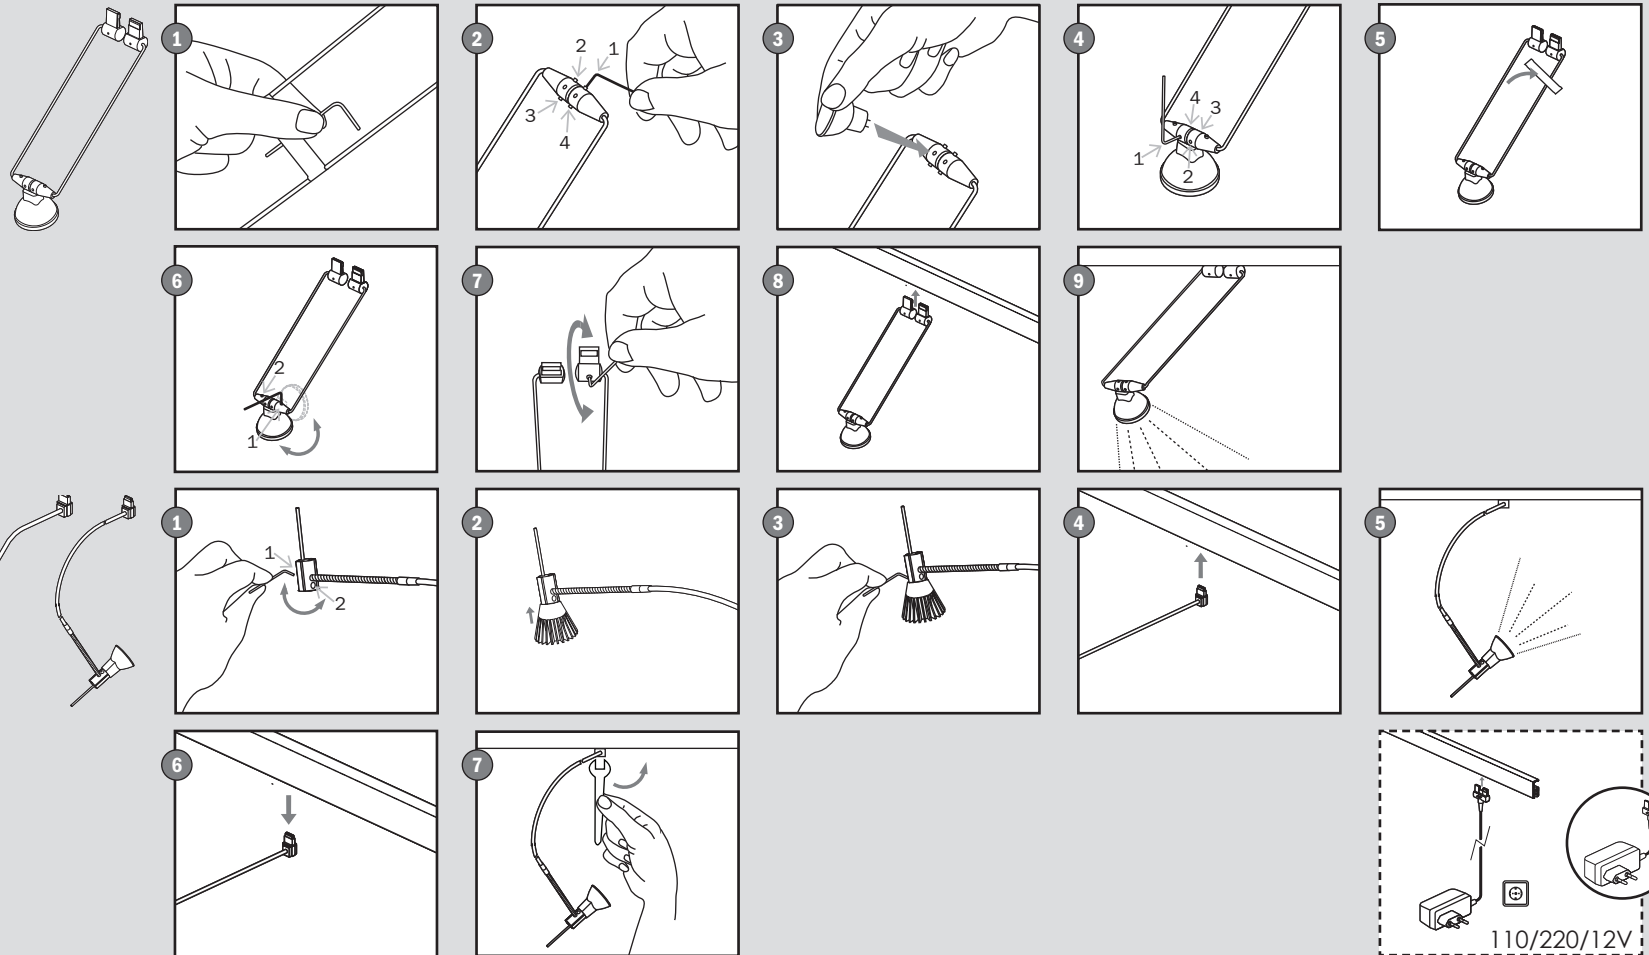

STAS armatures 12V
manual

Eindhoven - The Netherlands
www.stasgroup.com

 : www.stasgroup.com + YouTube

110/220/12V